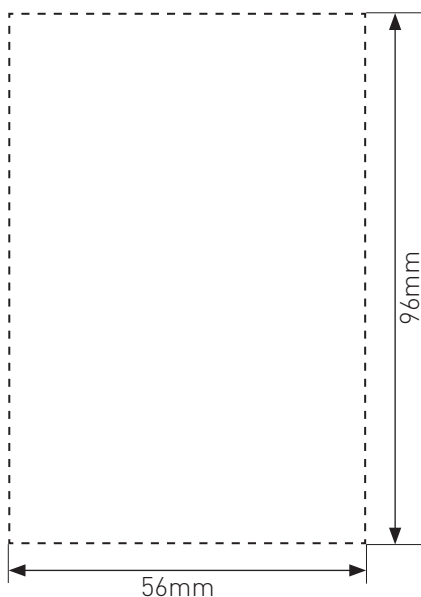

Datasheet

Excel Life™ Smart Smart Fan Controller

CAT. NO. **EWNFCWE**

EWNFCWE

Cat. No.	EWNFCWE
Colour	White (WE)
Description	Smart Fan Controller
Nominal Input Voltage	230 - 240 V a.c. 50 Hz
Speed Control	4 speeds with LED indicator
Compatibility	AC fans only
Wired/Wireless	Wired
IP Rating	IP2X
Mounting Centre	84 mm
Product Dimension (W X H X D)	127 X 92 X 42 mm
Wireless Connectivity	Zigbee 2.4 Ghz to 2.4835 Ghz
Compliance	AS/NZS 60669.2.1, ETSI EN 300 328, AS/NZS 4268

Single product	
Cat. No.	Barcode
EWNFCWE	9321001526100

GLASS AND TILE CUT-OUT DIMENSIONS

Legrand Australia
1300 369 777
www.legrand.com.au
ABN 31 000 102 661

Legrand New Zealand
0800 476 009
www.legrand.co.nz